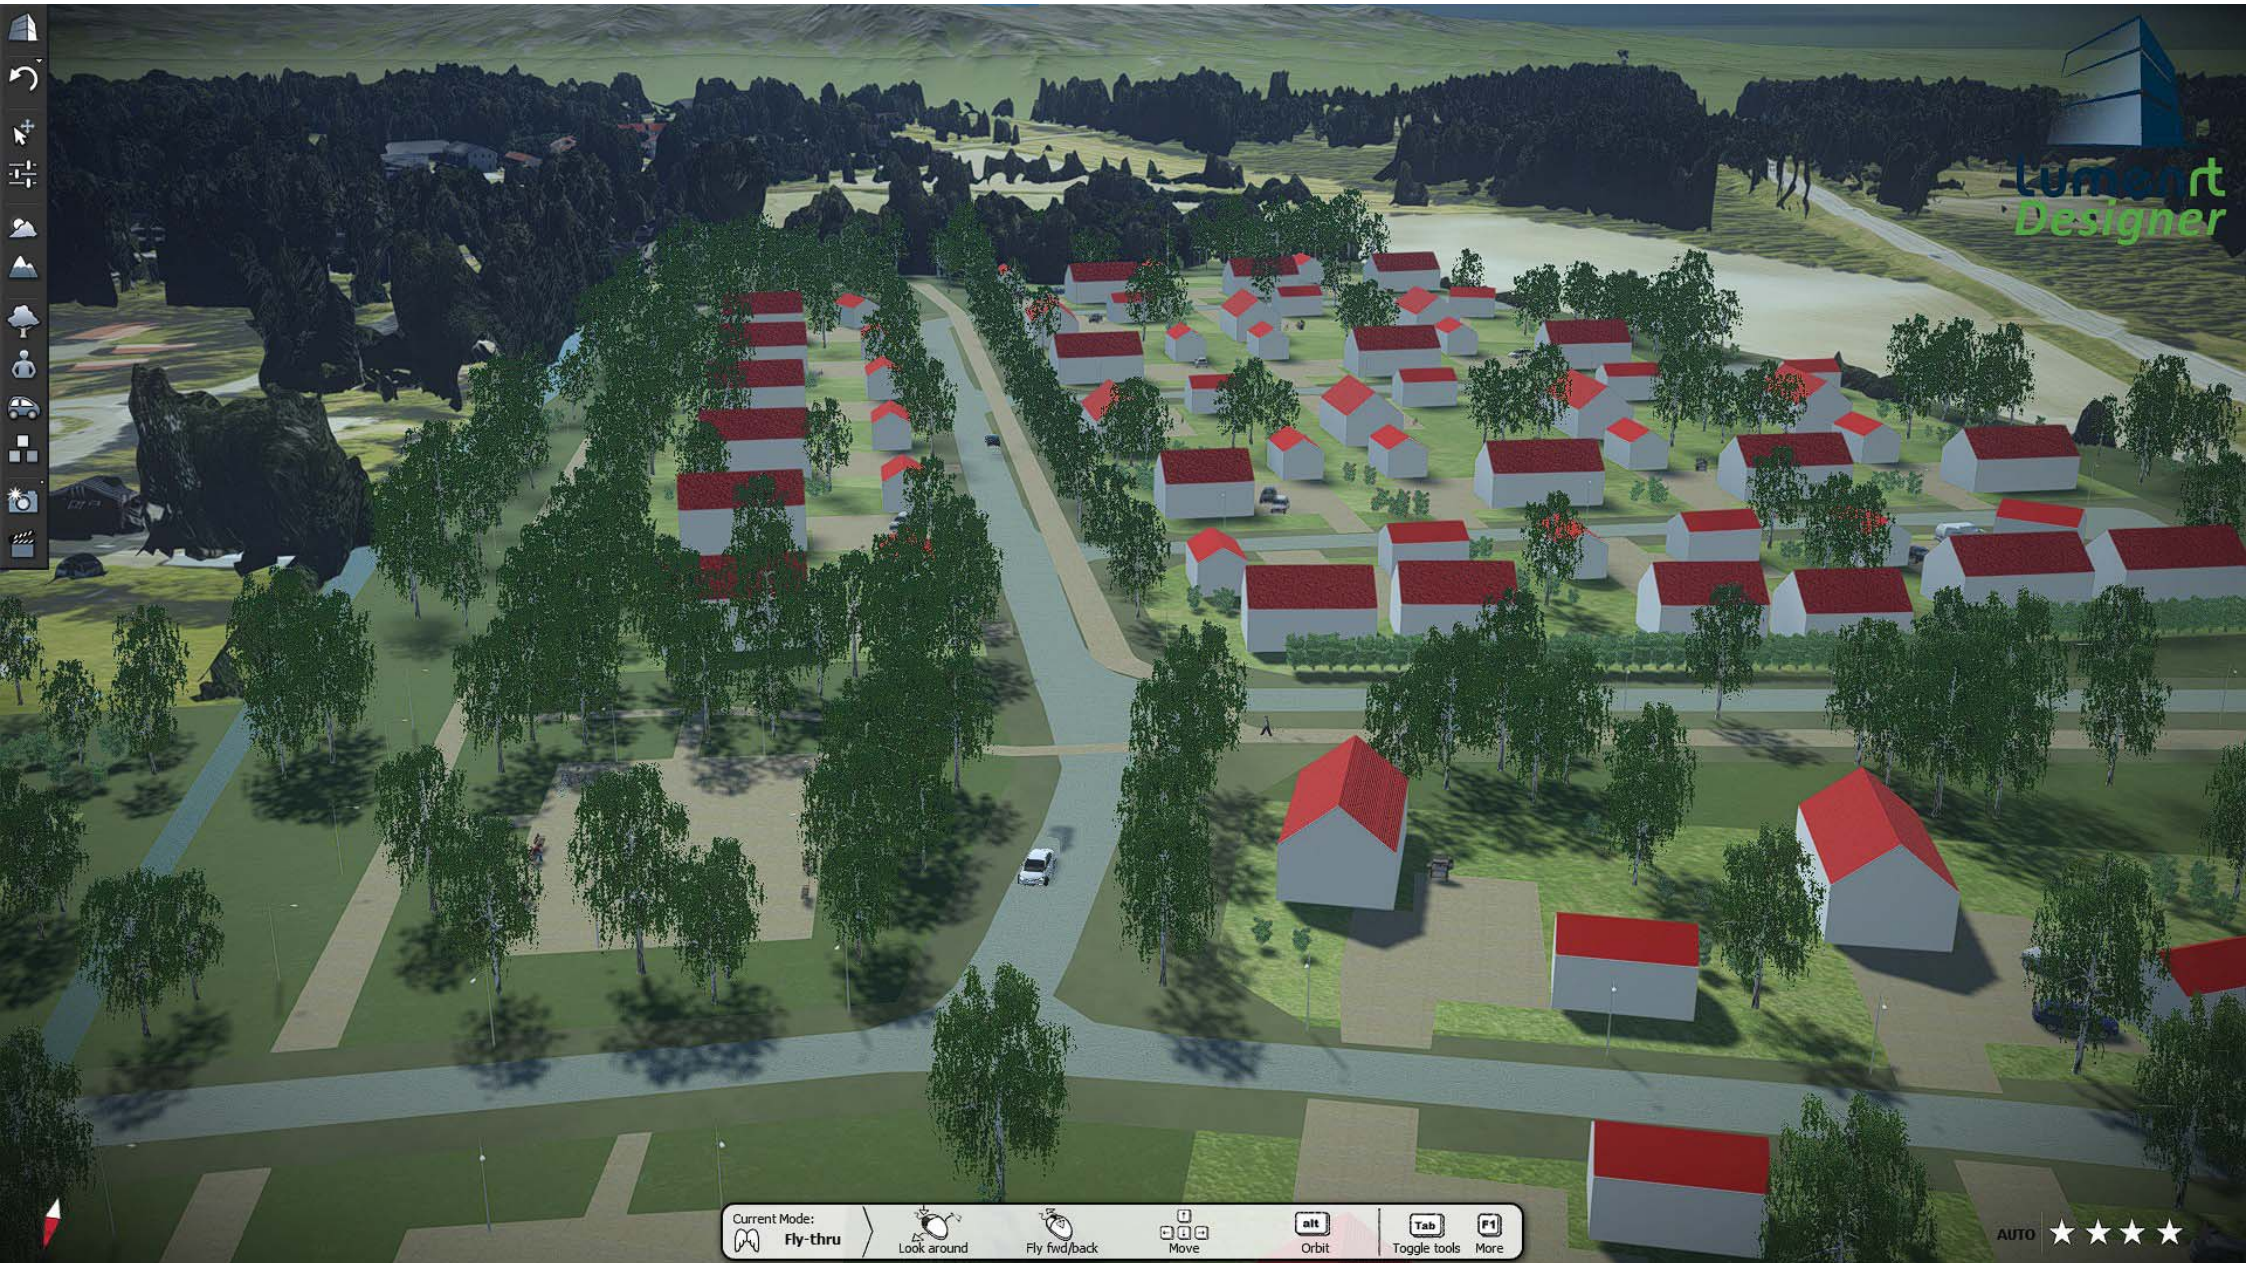

Current Mode: **Fly-thru** | Look around | Fly fwd/back | Move | **alt** Orbit | **Tab** Toggle tools | **F4** More

AUTO ★★★★★

Current Mode: **Fly-thru**

 Look around

 Fly fwd/back

 Move

 **alt** Orbit

 **Tab** Toggle tools

 **F4** More

Lumen
Designer

Current Mode: **Fly-thru**

Look around

Fly fwd/back

Move

Orbit

Toggle tools