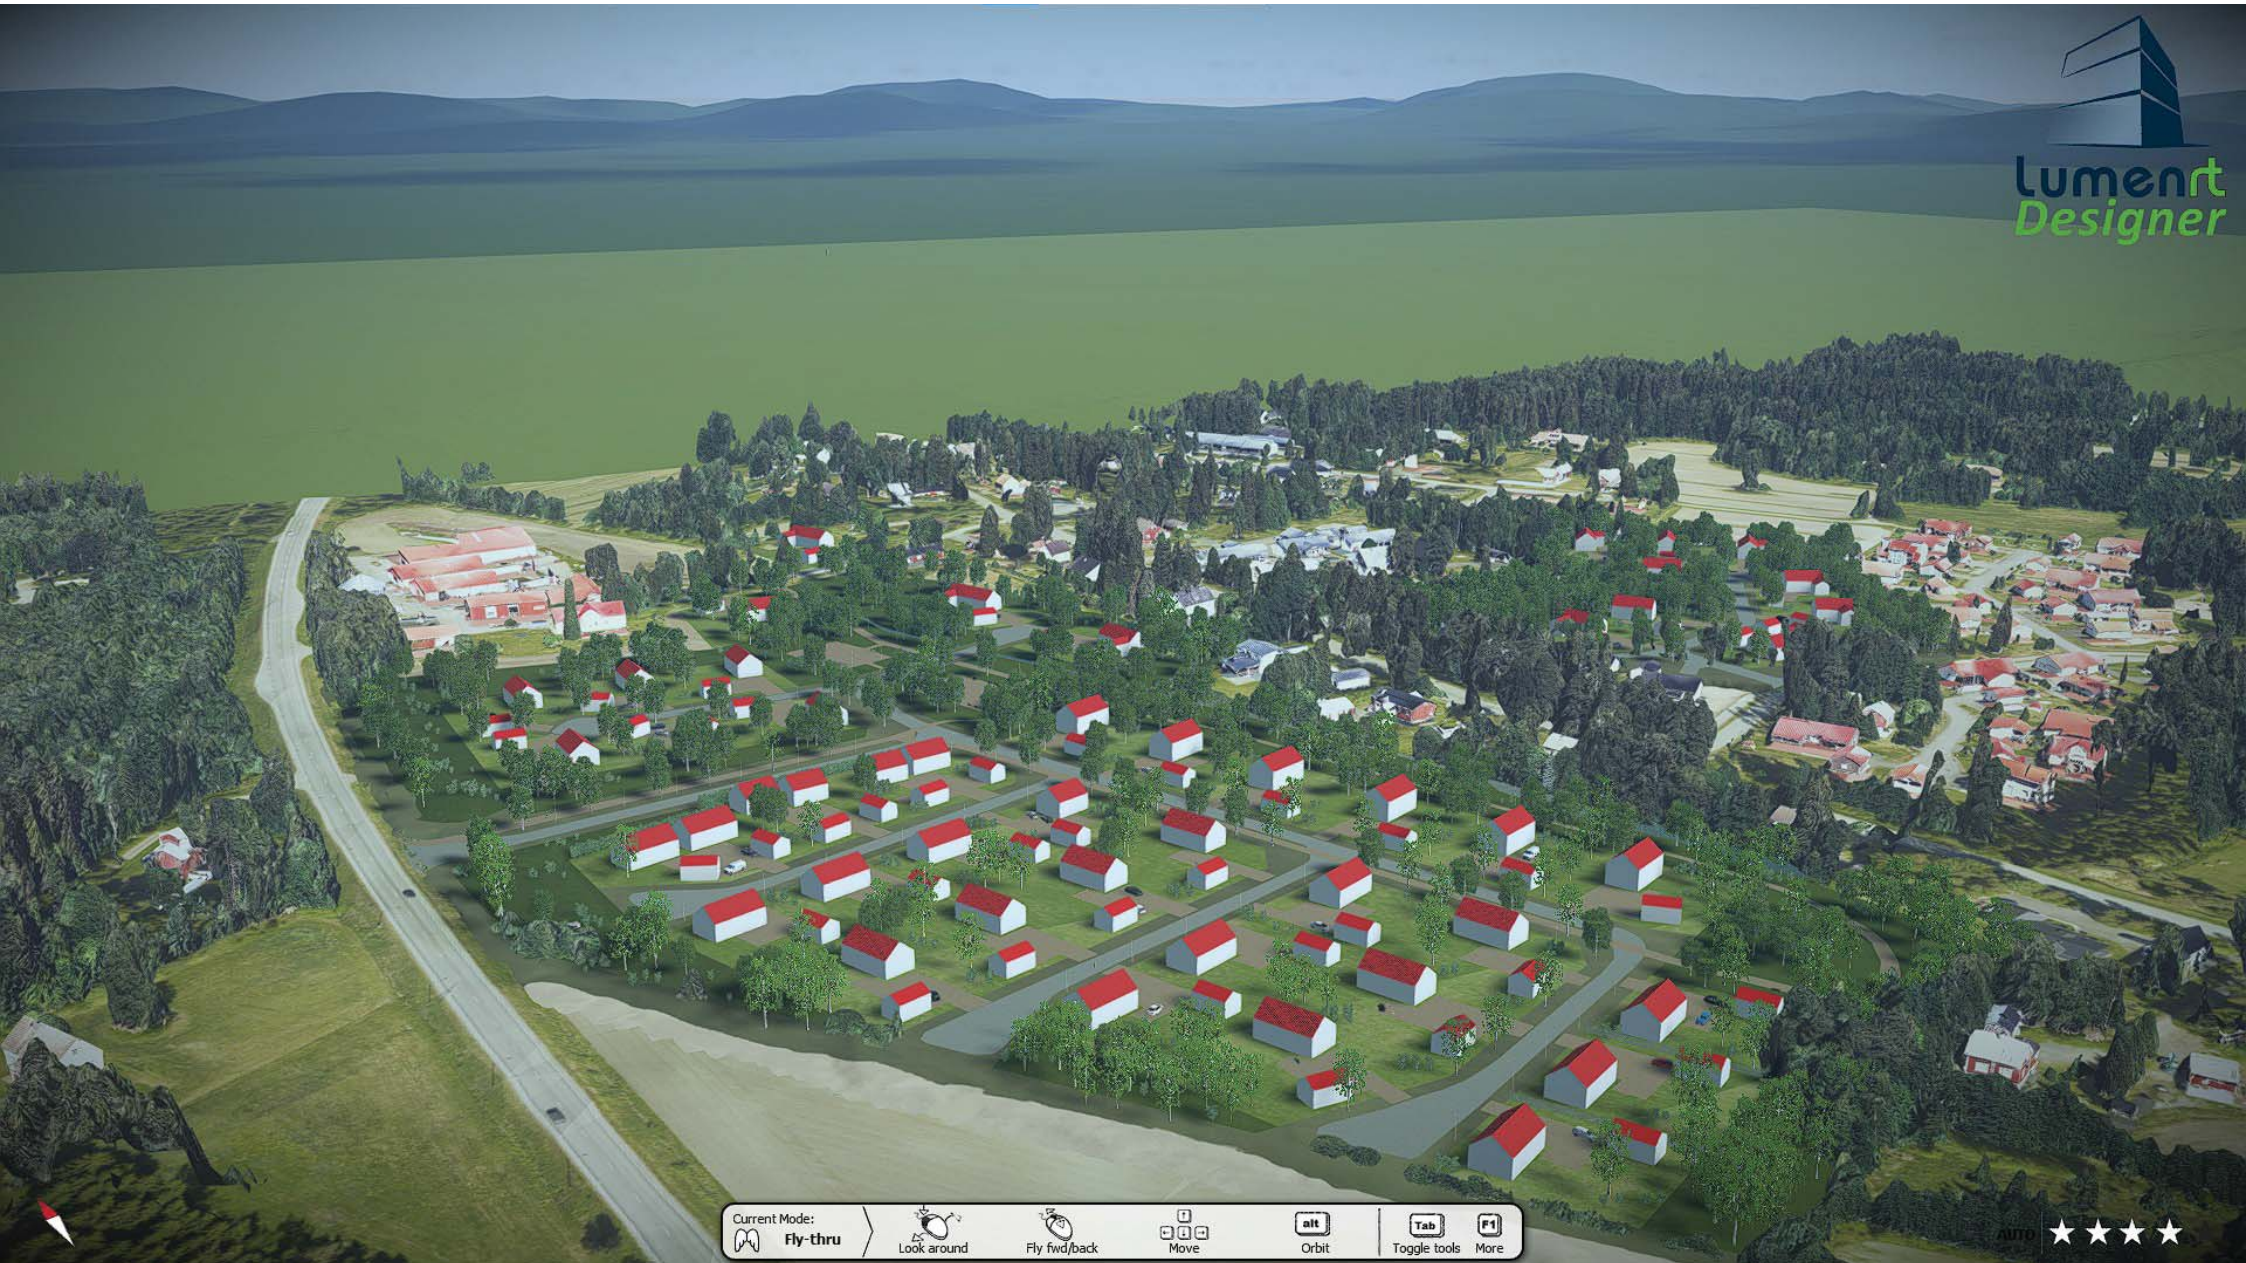

Current Mode: **Fly-thru**

Look around

Fly fwd/back

Move

alt Orbit

Tab Toggle tools

F4 More